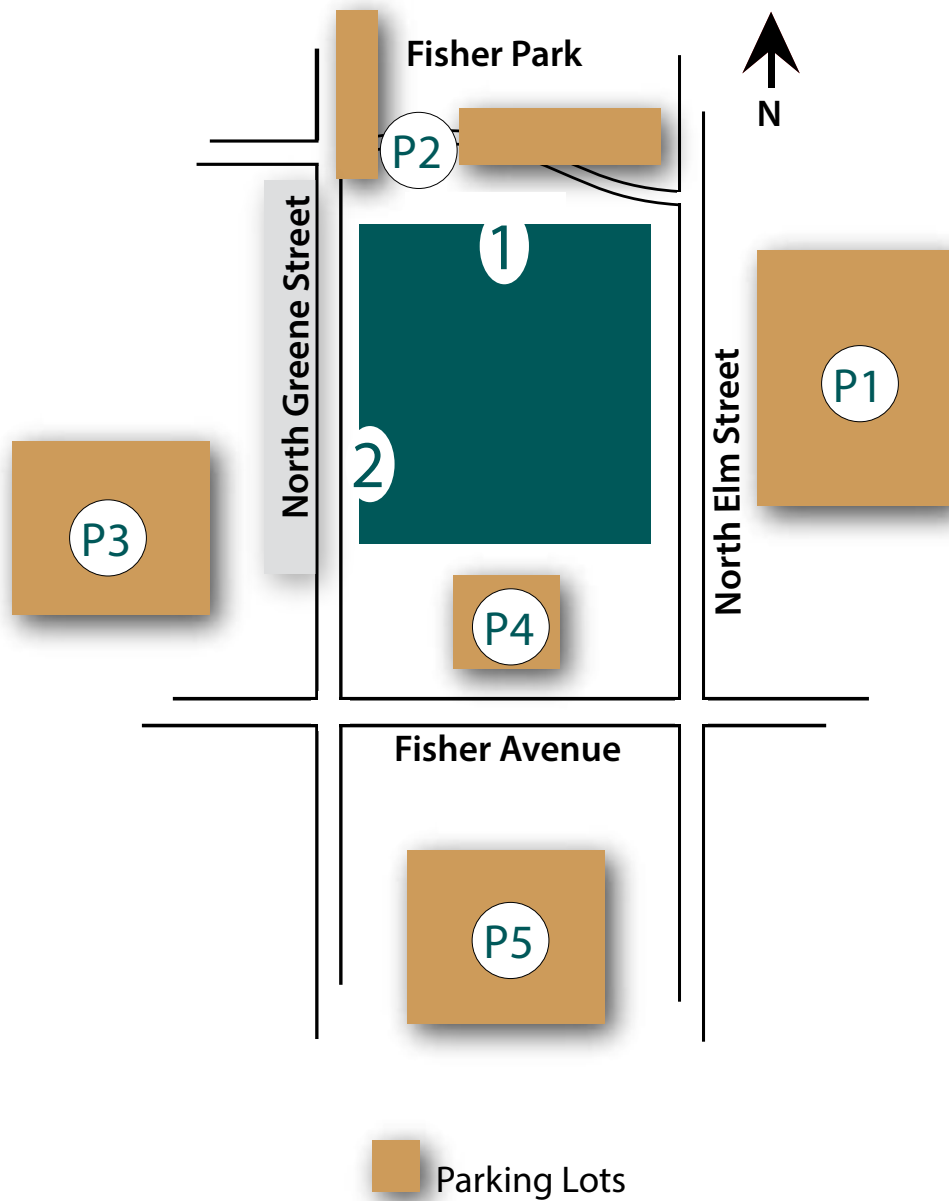

PARKING AT FIRST PRESBYTERIAN CHURCH

617 NORTH ELM STREET, DOWNTOWN GREENSBORO, 27401

1 MAIN ENTRANCE
TO SANCTUARY
Monday event

2 MAIN ENTRANCE TO
MULLIN LIFE CENTER
Tuesday workshop

P1 FPC LOT
ON ELM STREET

P2 IN FRONT OF SANCTUARY
& ALONG FISHER PARK

P3 FPC LOT ON GREENE
STREET

P4 FPC PARKING DECK
ON FISHER AVENUE

P5 PARKING LOT AT HANES-LINEBERRY. *PLEASE DO NOT PARK
HERE IF THEY HAVE FUNERAL SIGNS OUT.*